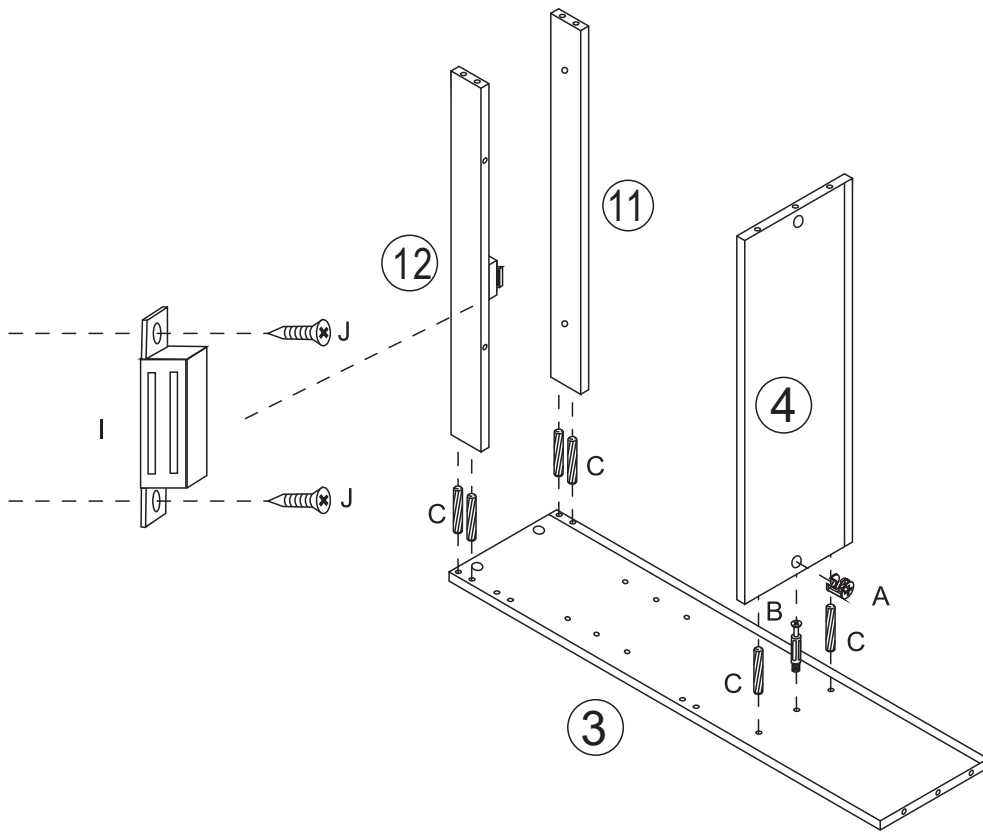

Assembly Instructions

Wall Cabinet with Shelf

2 PERS.

30 MIN

SLOTTED SCREWDRIVER(Not Provided)

POZI SCREWDRIVER(Not Provided)

A	x6	B	x6	C	x16	D	x18	E	x4
						 Ø3x12mm			
F	x4	G	x2	H	x2	I	x1	J	x2
				 Ø4x16mm				 Ø3x14mm	
K	x4	L	x2	M	x2	N	x2	O	x2
 Ø4x30mm				 Ø4x35mm				 Ø4x40mm	

1

A	x1	B	x1	C	x6	J	x2	I	x1
							Ø3x14mm		

2

A	x1

B	x1	C	x6

3

4

C	x2

9

D	x8
Ø3x12mm	

10

N	x2	O	x2
		Ø4x40mm	