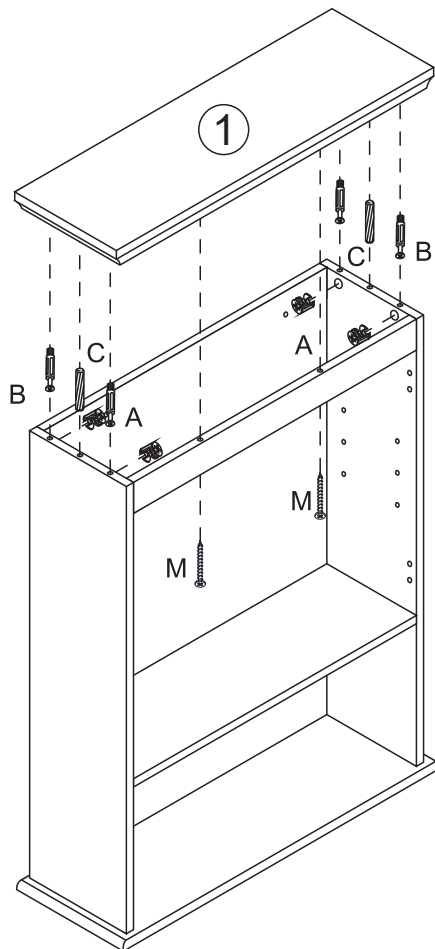

Assembly Instructions

Wall Cabinet with Shelf

2 PERS.

30 MIN

SLOTTED SCREWDRIVER(Not Provided)

POZI SCREWDRIVER(Not Provided)

A	x6	B	x6	C	x16	D	x18	E	x4
						 Ø3x12mm			
F	x4	G	x2	H	x2	I	x1	J	x2
				 Ø4x16mm				 Ø3x14mm	
K	x4	L	x2	M	x2	N	x2	O	x2
 Ø4x30mm				 Ø4x35mm				 Ø4x40mm	

1

A	x1	B	x1	C	x6	J	x2	I	x1
							Ø3x14mm		

2

A	x1

B	x1	C	x6

3

4

C	x2

K	x4
Ø4x30mm	

5

6

M	x2	A	x4
 Ø4x35mm			
B	x4	C	x2
			

7

E	x4

8

L	x2	D	x10	F	x4	G	x2	H	x2
		Ø3x12mm						Ø4x16mm	

9

D	x8
Ø3x12mm	

10

N	x2	O	x2
		Ø4x40mm	