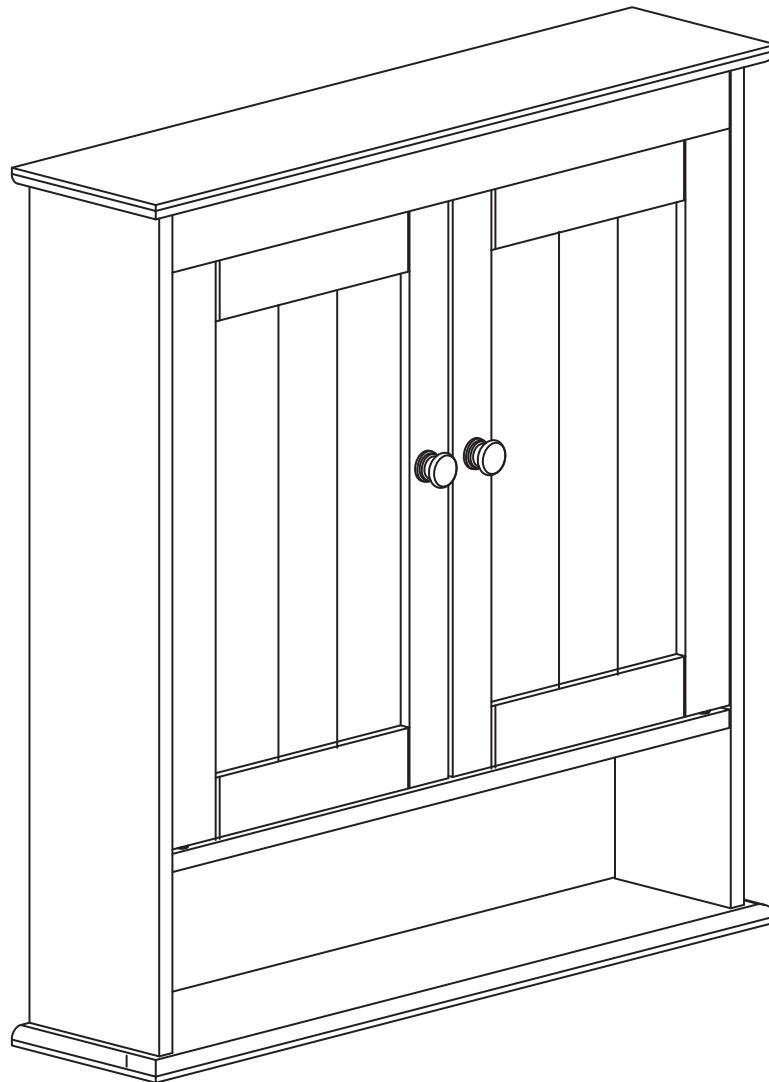

Assembly Instructions

Wall Cabinet with Shelf

2 PERS.

30 MIN

SLOTTED SCREWDRIVER(Not Provided)

POZI SCREWDRIVER(Not Provided)

A	x6	B	x6	C	x16	D	x18	E	x4
						 Ø3x12mm			
F	x4	G	x2	H	x2	I	x1	J	x2
				 Ø4x16mm				 Ø3x14mm	
K	x4	L	x2	M	x2	N	x2	O	x2
 Ø4x30mm				 Ø4x35mm				 Ø4x40mm	

1

A	x1	B	x1	C	x6	J	x2	I	x1
							Ø3x14mm		

2

A	x1

B	x1	C	x6

3

4

C	x2

9

D	x8
Ø3x12mm	

10

N	x2	O	x2
		Ø4x40mm	