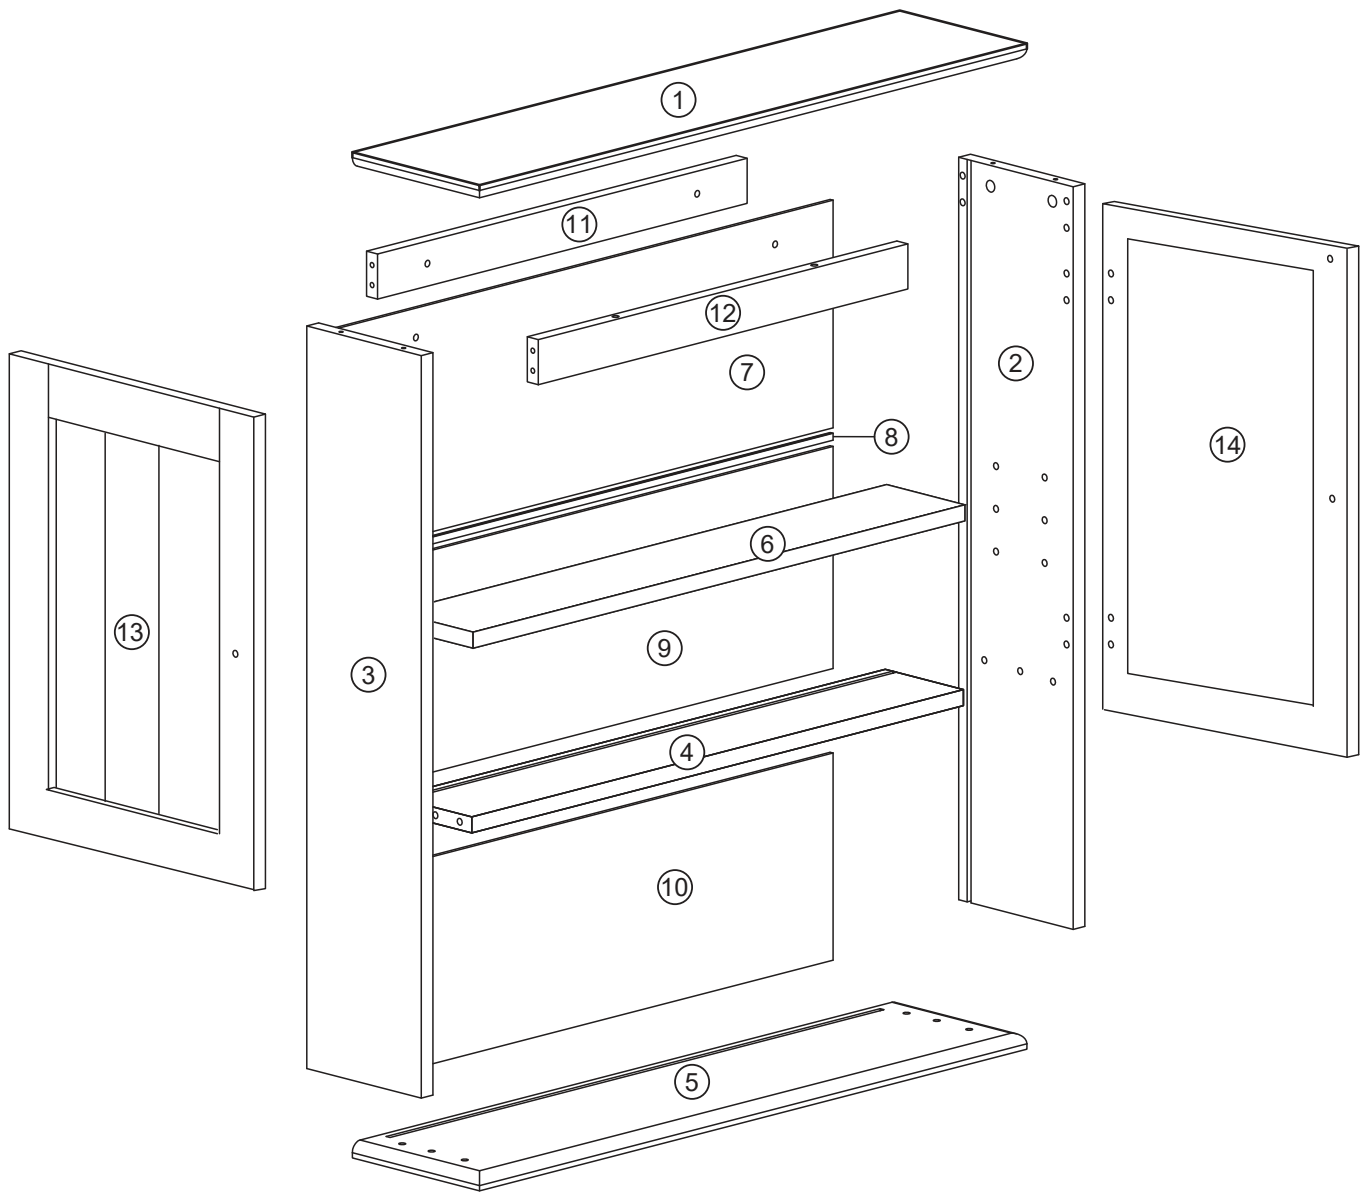

Assembly Instructions

Wall Cabinet with Shelf

2 PERS.

30 MIN

SLOTTED SCREWDRIVER(Not Provided)

POZI SCREWDRIVER(Not Provided)

A	x6	B	x6	C	x16	D	x18	E	x4
						 Ø3x12mm			
F	x4	G	x2	H	x2	I	x1	J	x2
				 Ø4x16mm				 Ø3x14mm	
K	x4	L	x2	M	x2	N	x2	O	x2
 Ø4x30mm				 Ø4x35mm				 Ø4x40mm	

1

A	x1	B	x1	C	x6	J	x2	I	x1
							Ø3x14mm		

2

A	x1

B	x1	C	x6

3

4

C	x2

9

D	x8
Ø3x12mm	

10

N	x2	O	x2
		Ø4x40mm	