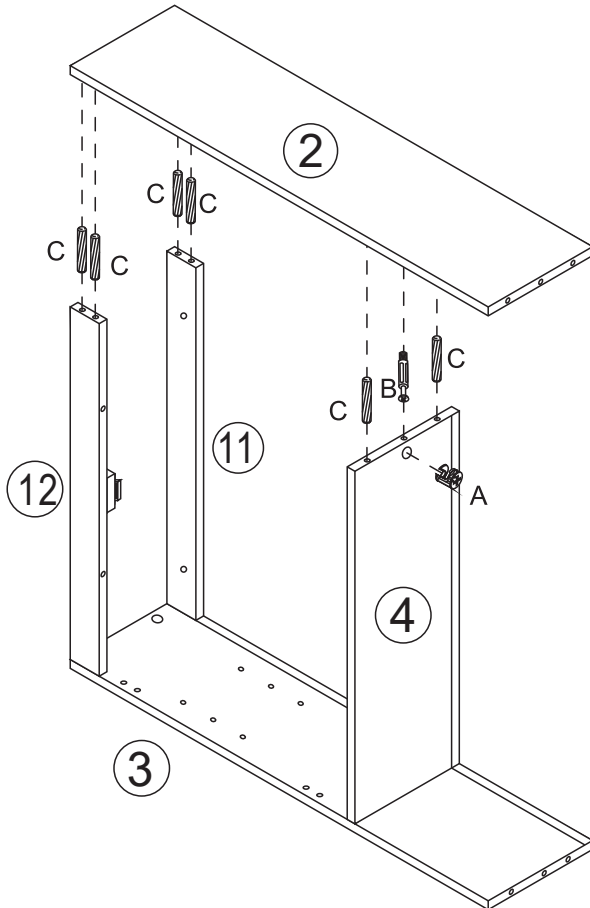

Assembly Instructions

Wall Cabinet with Shelf

2 PERS.

30 MIN

SLOTTED SCREWDRIVER(Not Provided)

POZI SCREWDRIVER(Not Provided)

A	x6	B	x6	C	x16	D	x18	E	x4
						 Ø3x12mm			
F	x4	G	x2	H	x2	I	x1	J	x2
				 Ø4x16mm				 Ø3x14mm	
K	x4	L	x2	M	x2	N	x2	O	x2
 Ø4x30mm				 Ø4x35mm				 Ø4x40mm	

1

A	x1	B	x1	C	x6	J	x2	I	x1
							Ø3x14mm		

2

A	x1

B	x1	C	x6

3

4

C	x2

K	x4
Ø4x30mm	

5

6

M	x2	A	x4
 Ø4x35mm			
B	x4	C	x2
			

7

E	x4

8

L	x2	D	x10	F	x4	G	x2	H	x2
		Ø3x12mm						Ø4x16mm	

9

D	x8
Ø3x12mm	

10

N	x2	O	x2
		Ø4x40mm	