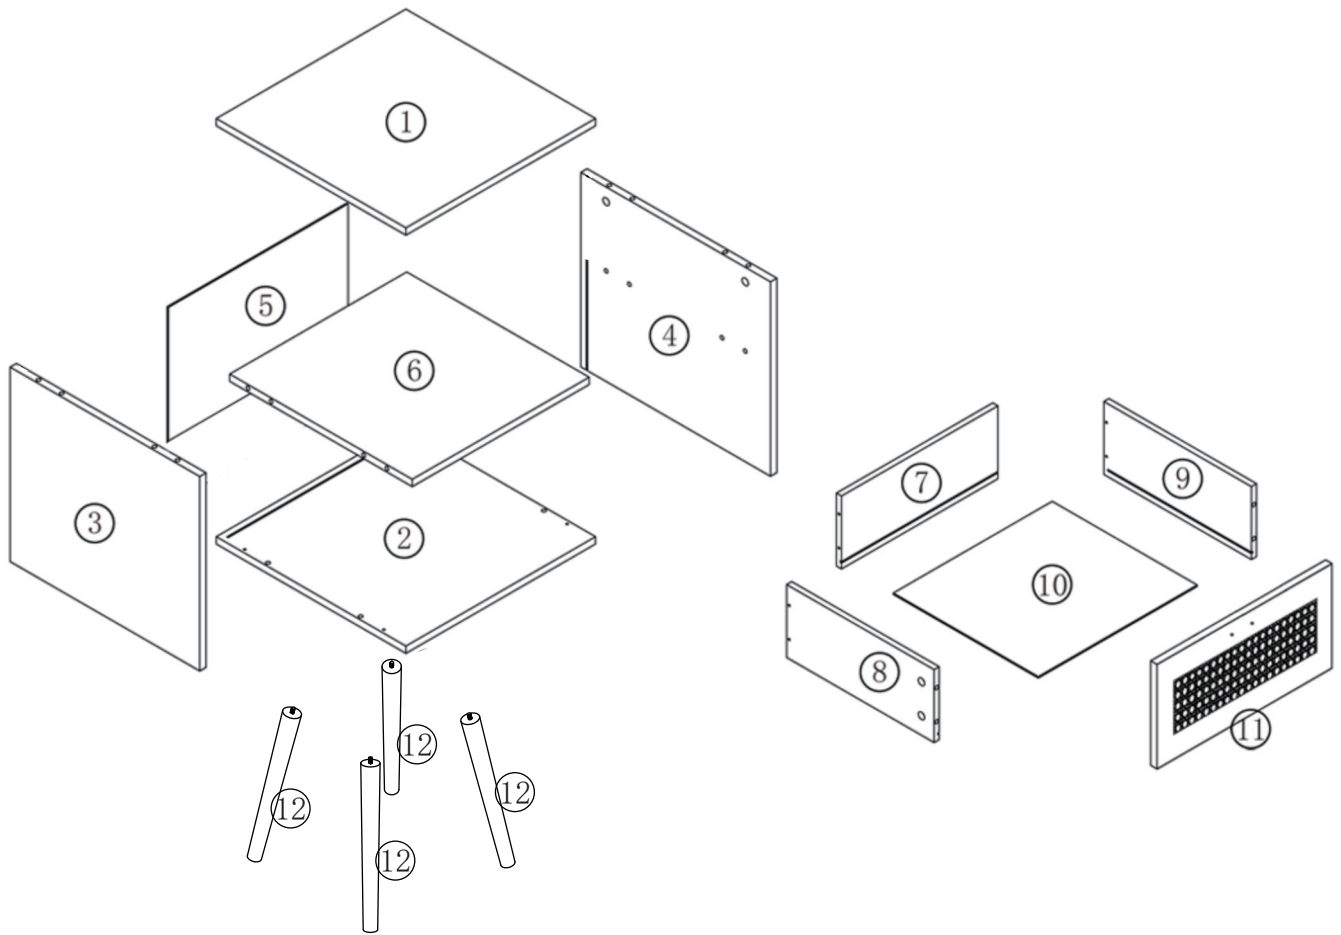

# ASSEMBLY INSTRUCTIONS

2 PERS.

15 MIN

E	x4
	
3x12mm	

F-1	x2
	

A	x4
	

B	x4
	

C	x4
	

C	x4
	

D	x4
	
4x35mm	

H	x4
	

G	x16
	
4x14mm	

E	x4	I	x1	J	x2
					
3x12mm				4x25mm	

F-2	x2
