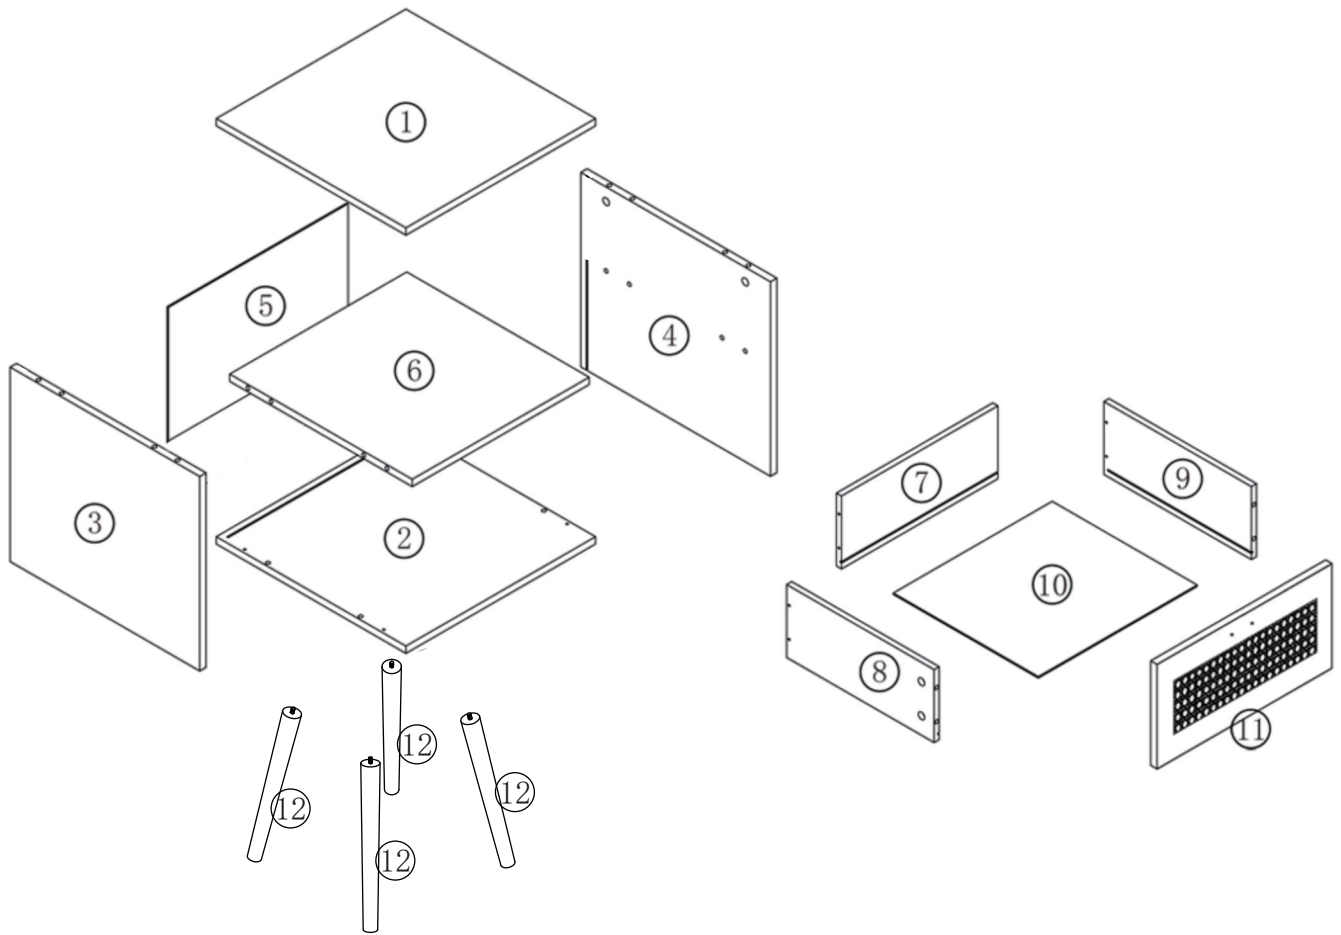

ASSEMBLY INSTRUCTIONS

2 PERS.

15 MIN

E	x4
	
3x12mm	

F-1	x2
	

A	x4
	

B	x4
	

C	x4
	

C	x4
	

D	x4
	
4x35mm	

H	x4
	

G	x16
	
4x14mm	

E	x4	I	x1	J	x2
					
3x12mm				4x25mm	

F-2	x2
