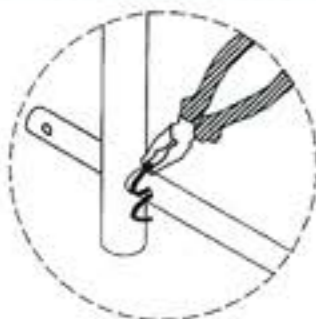

Supplies Parts List

Tools Needed for Assembly (Not Included)