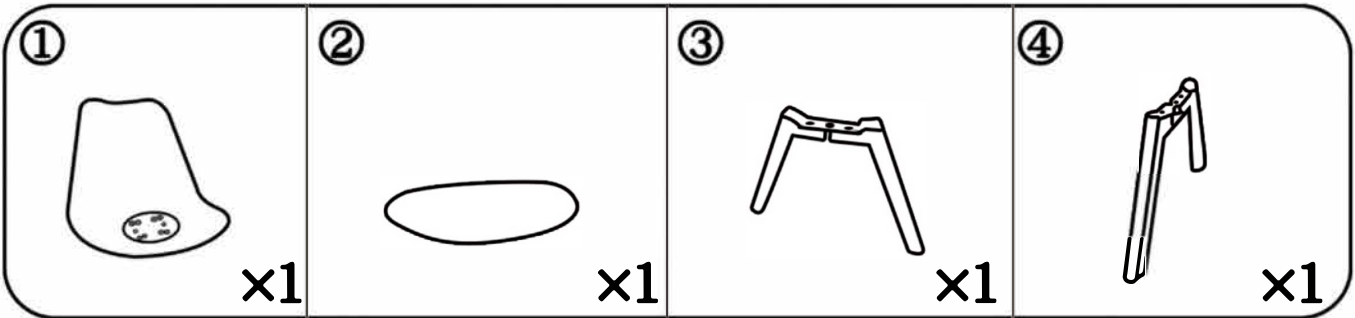

Lounge Chair Assembly Instructions

1

2

3

A		6*14MM	x5
B		6*25MM	x2
C		6*40MM	x1
D		6*50MM	x4
E		M5	x1
F			x4