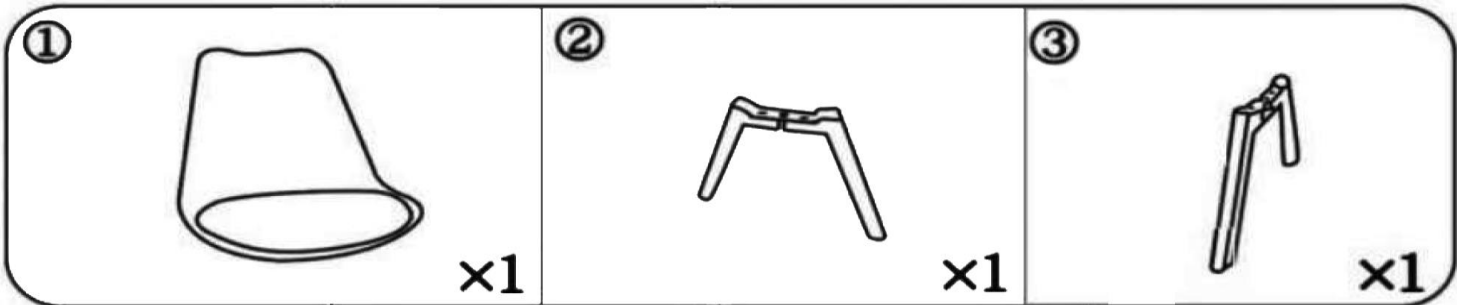

Lounge Chair Assembly Instructions

1

2

3

A		6*14MM	x5
B		6*25MM	x2
C		6*40MM	x1
D		6*50MM	x4
E		M5	x1
F			x4