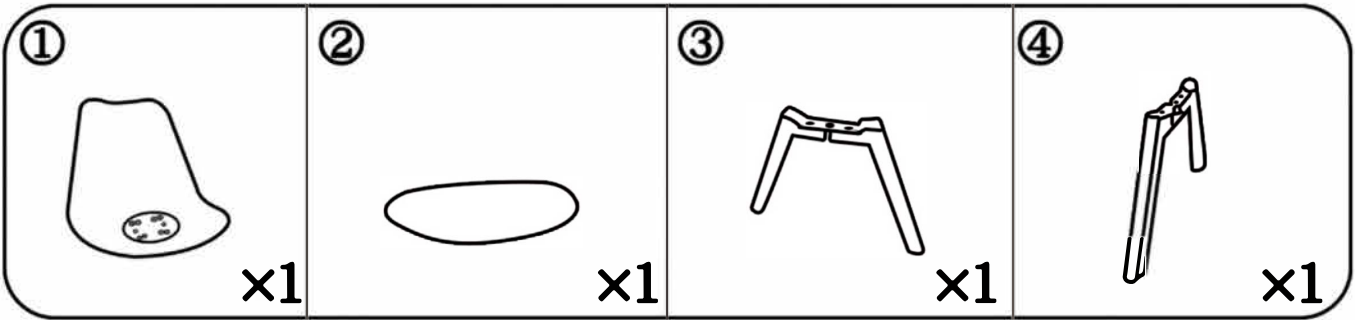

Lounge Chair Assembly Instructions

1

2

3

A		6*14MM	x5
B		6*25MM	x2
C		6*40MM	x1
D		6*50MM	x4
E		M5	x1
F			x4