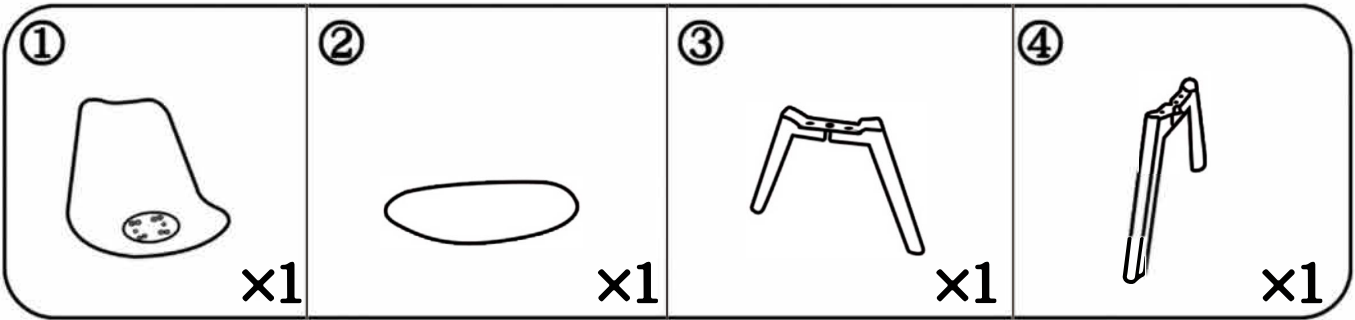

# Lounge Chair Assembly Instructions

**1**

**2**

**3**

A	6*14MM	x5
B	6*25MM	x2
C	6*40MM	x1
D	6*50MM	x4
E	M5	x1
F		x4