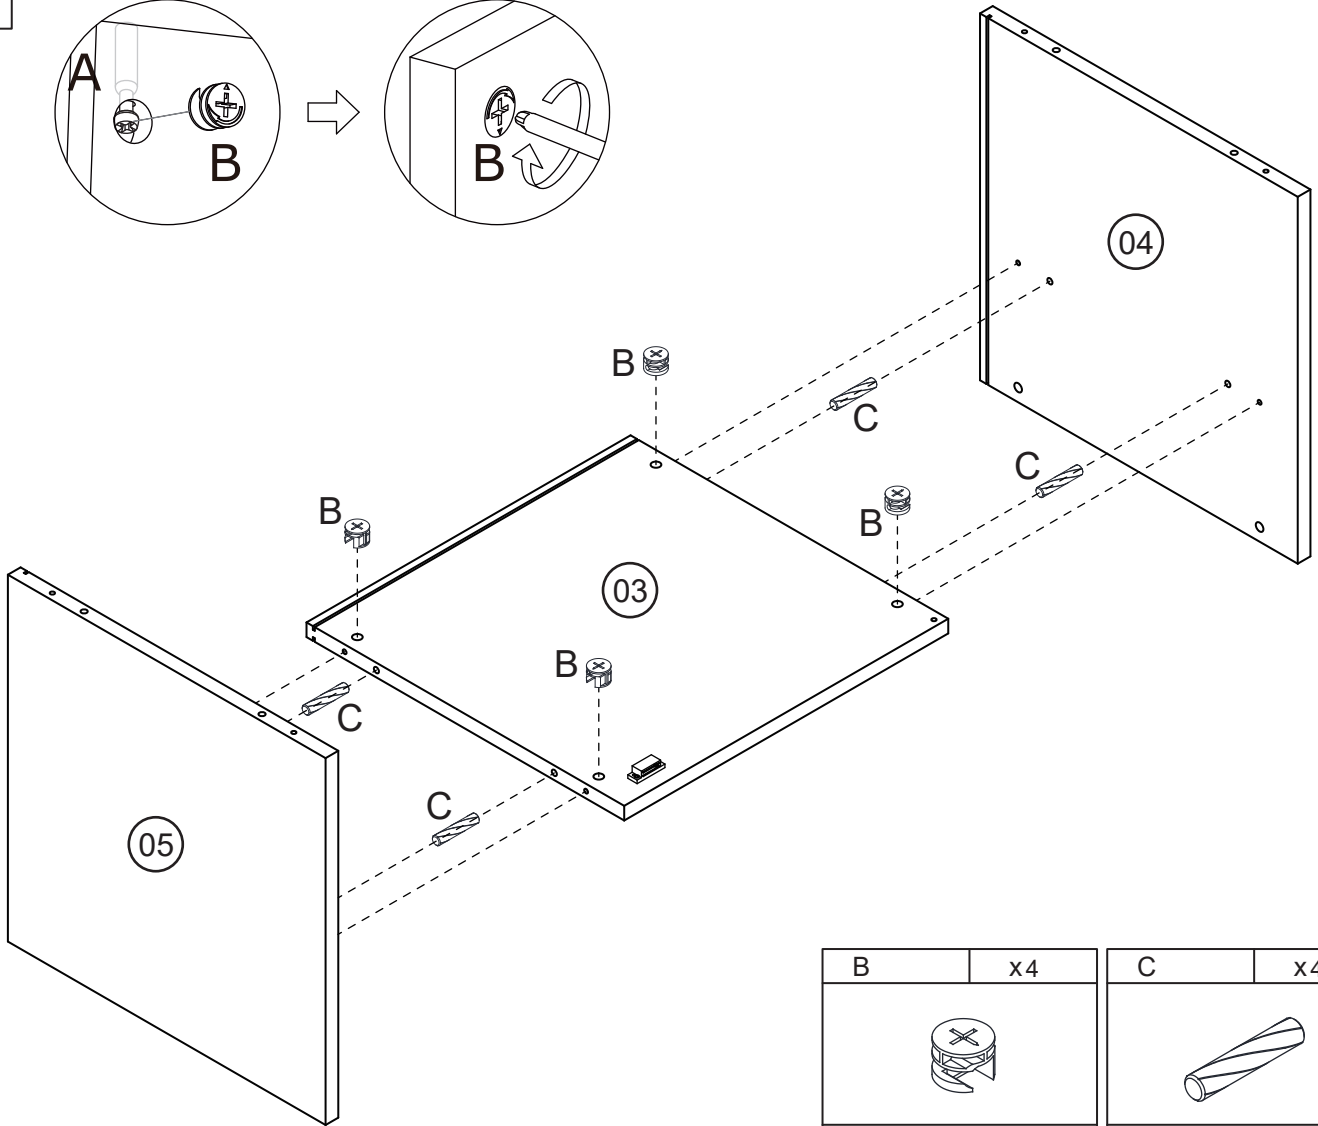

Assembly Instruction

Large Rattan Nightstand

2 PERS.

30 MIN

SLOTTED SCREWDRIVER(Not Provided)

POZI SCREWDRIVER(Not Provided)

A	x8	B	x8	C	x14	D	x8	E	x4
									
						4x28mm		4x40mm	
F	x4	G	x1	H	x1	I	x4	J	x1
									
6x35mm						3x14mm			
K	x2	L	x8	M	x8	N	x1		
									
				3x14mm					

1

A	x4	H	x1	I	x2
					
				3x14mm	

2

B	x4	C	x4
			

3

G	x1
	

I	x2
	
3x14mm	

J	x1
	

4

K	x1
	

K	x1
	

C	x4
	

E	x4
	
4x40mm	

F	x4	N	x1
			
6x35mm			

D	x8
	
4x28mm	

8

9

A	x4

B	x4	C	x4
			

L	x8	M	x8
			
		3x14mm	