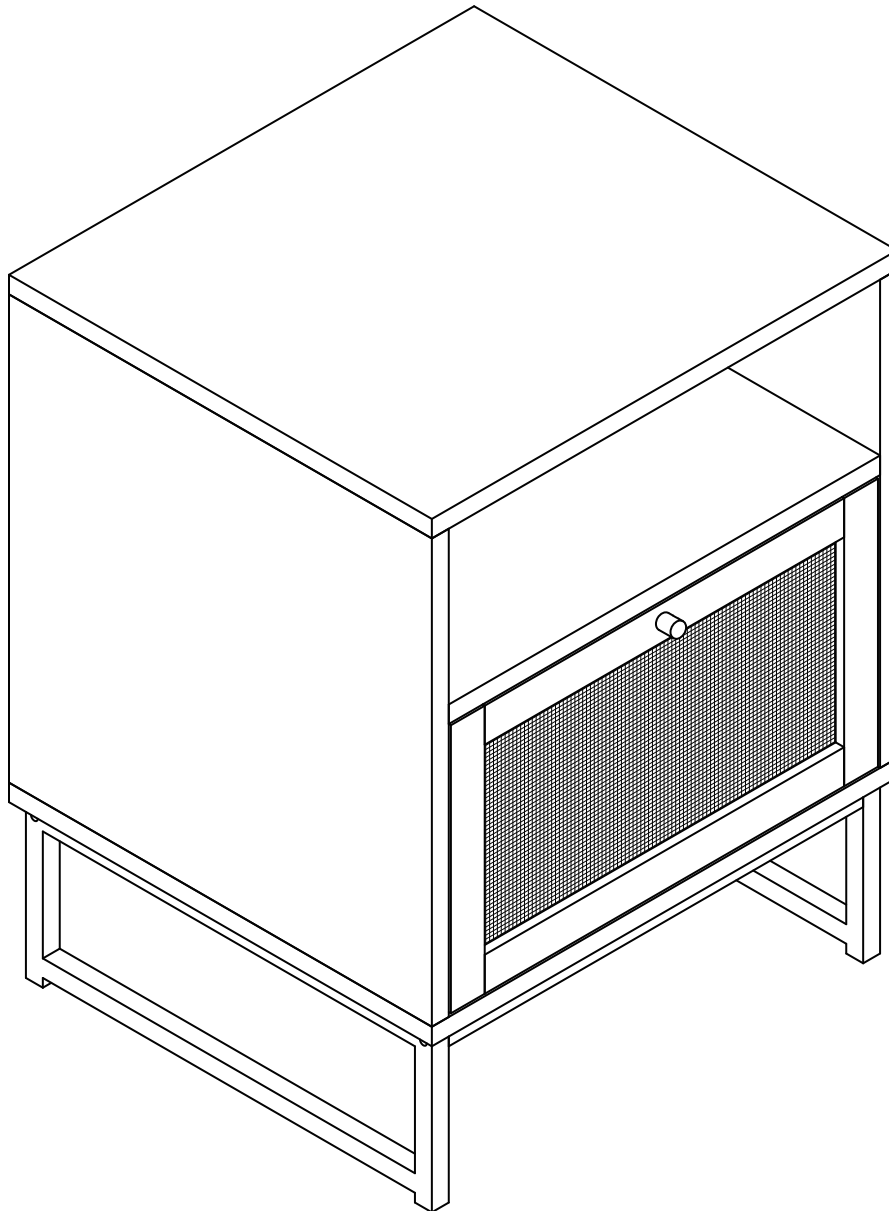

Assembly Instruction

Large Rattan Nightstand

2 PERS.

30 MIN

SLOTTED SCREWDRIVER(Not Provided)

POZI SCREWDRIVER(Not Provided)

A	x8	B	x8	C	x14	D	x8	E	x4
									
						4x28mm		4x40mm	
F	x4	G	x1	H	x1	I	x4	J	x1
									
6x35mm						3x14mm			
K	x2	L	x8	M	x8	N	x1		
									
				3x14mm					

1

A	x4	H	x1	I	x2
					
				3x14mm	

2

B	x4	C	x4
			

3

G	x1
	

I	x2
	
3x14mm	

J	x1
	