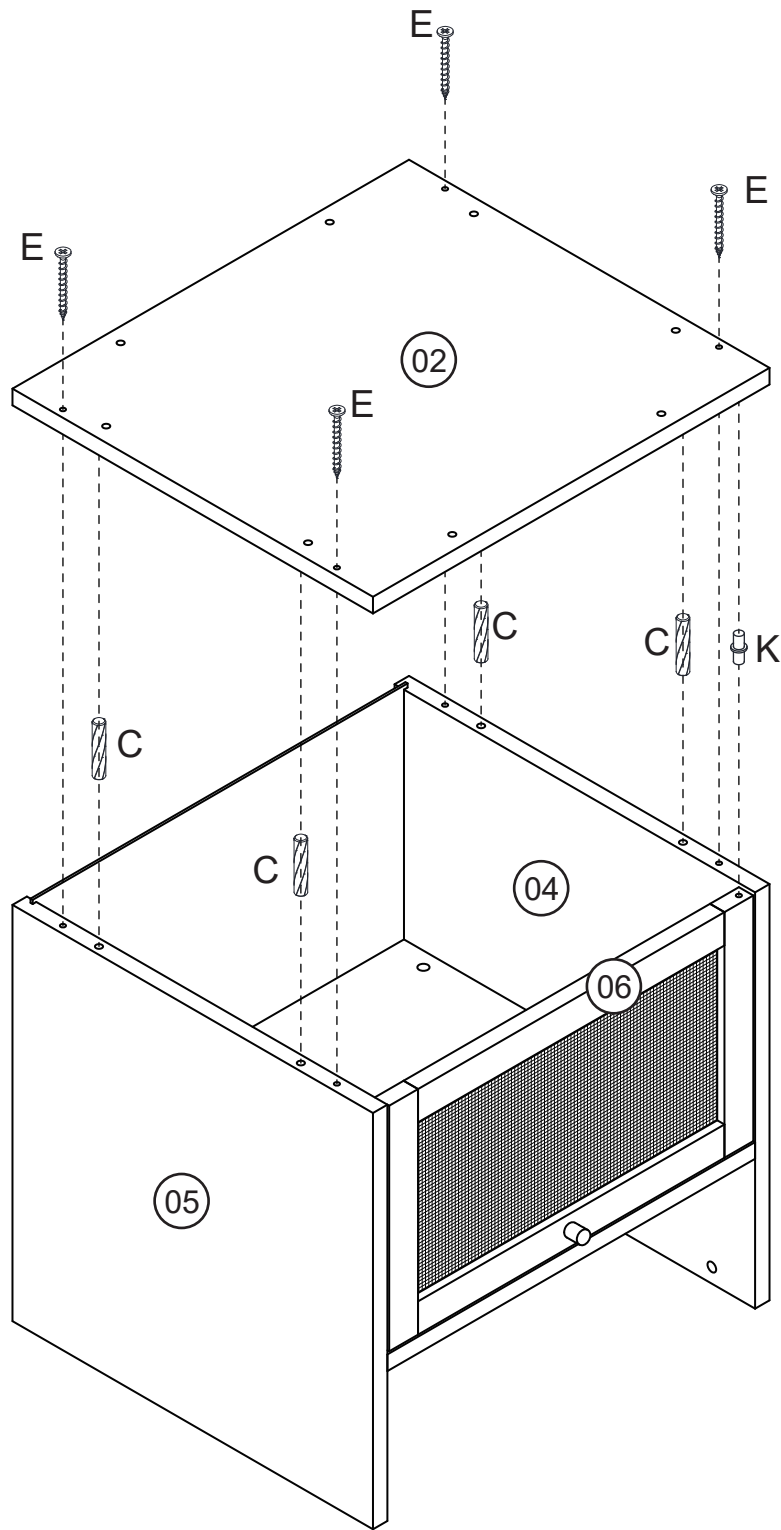

Assembly Instruction

Large Rattan Nightstand

2 PERS.

30 MIN

SLOTTED SCREWDRIVER(Not Provided)

POZI SCREWDRIVER(Not Provided)

A	x8	B	x8	C	x14	D	x8	E	x4
									
						4x28mm		4x40mm	
F	x4	G	x1	H	x1	I	x4	J	x1
									
6x35mm						3x14mm			
K	x2	L	x8	M	x8	N	x1		
									
				3x14mm					

1

A	x4	H	x1	I	x2
					
				3x14mm	

2

B	x4	C	x4
			

3

G	x1
	

I	x2
	
3x14mm	

J	x1
	

4

K	x1
	

K	x1
	

C	x4
	

E	x4
	
4x40mm	

F	x4	N	x1
			
6x35mm			

D	x8
	
4x28mm	

8

9

A	x4

B	x4	C	x4
			

L	x8	M	x8
			
		3x14mm	