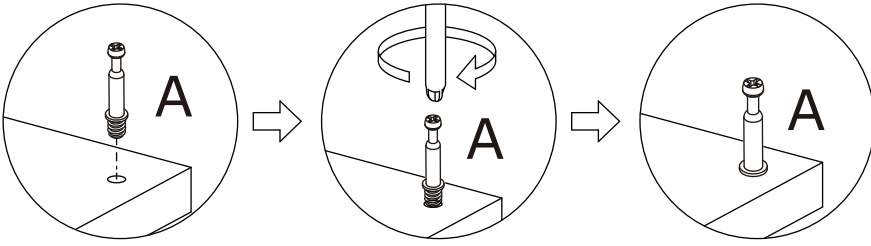

Assembly Instruction

Large Rattan Nightstand

2 PERS.

30 MIN

SLOTTED SCREWDRIVER(Not Provided)

POZI SCREWDRIVER(Not Provided)

A	x8	B	x8	C	x14	D	x8	E	x4
									
						4x28mm		4x40mm	
F	x4	G	x1	H	x1	I	x4	J	x1
									
6x35mm						3x14mm			
K	x2	L	x8	M	x8	N	x1		
									
				3x14mm					

1

A	x4	H	x1	I	x2
					
				3x14mm	

2

B	x4	C	x4
			

3

G	x1
	

I	x2
	
3x14mm	

J	x1
	