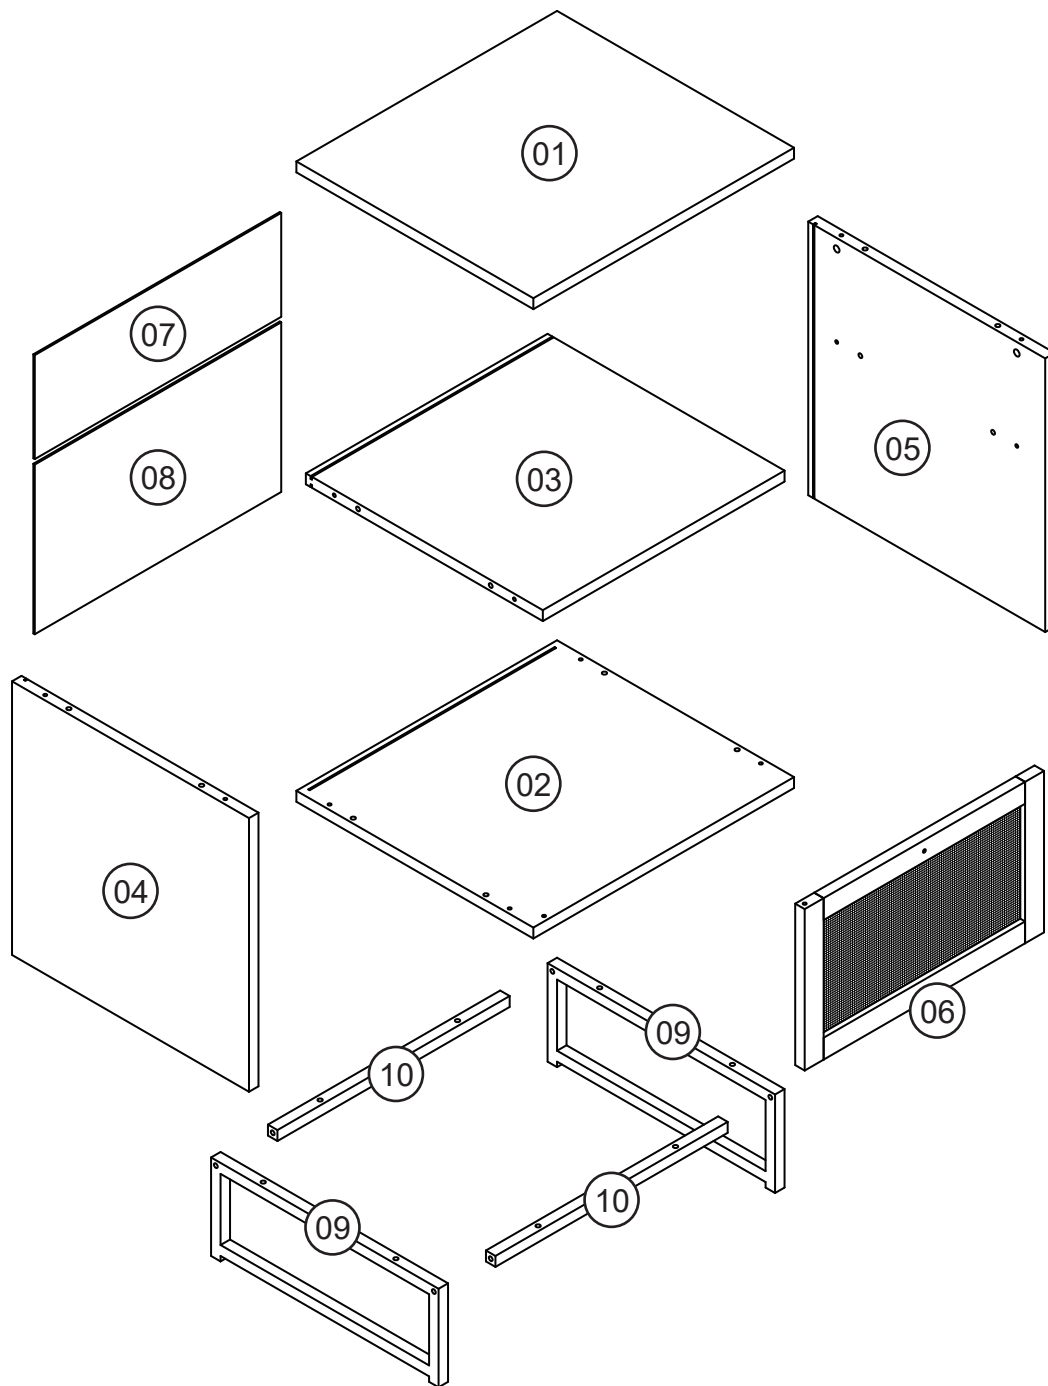

Assembly Instruction

Large Rattan Nightstand

2 PERS.

30 MIN

SLOTTED SCREWDRIVER(Not Provided)

POZI SCREWDRIVER(Not Provided)

A	x8	B	x8	C	x14	D	x8	E	x4
									
						4x28mm		4x40mm	
F	x4	G	x1	H	x1	I	x4	J	x1
									
6x35mm						3x14mm			
K	x2	L	x8	M	x8	N	x1		
									
				3x14mm					

1

A	x4	H	x1	I	x2
					
				3x14mm	

2

B	x4	C	x4
			

3

G	x1
	

I	x2
	
3x14mm	

J	x1
	

4

K	x1
	

K	x1
	

C	x4
	

E	x4
	
4x40mm	

F	x4	N	x1
			
6x35mm			

D	x8
	
4x28mm	

8

9

A	x4

B	x4	C	x4
			

L	x8	M	x8
			
		3x14mm	