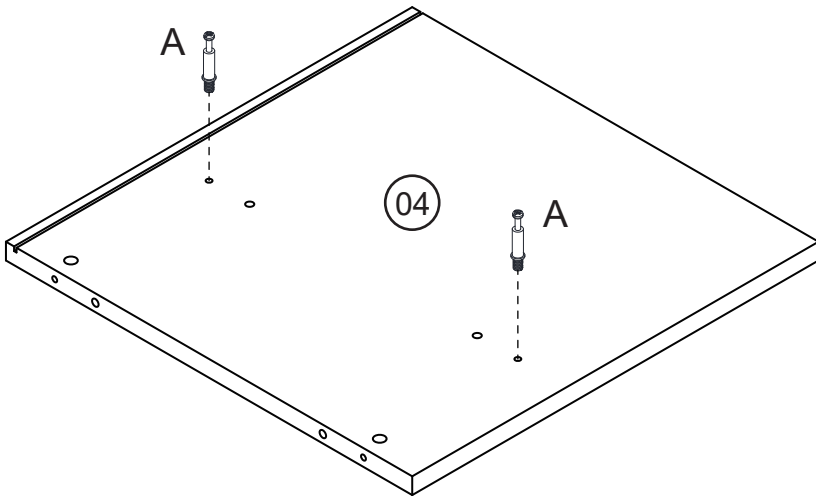

Assembly Instruction

Large Rattan Nightstand

2 PERS.

30 MIN

SLOTTED SCREWDRIVER(Not Provided)

POZI SCREWDRIVER(Not Provided)

A	x8	B	x8	C	x14	D	x8	E	x4
									
						4x28mm		4x40mm	
F	x4	G	x1	H	x1	I	x4	J	x1
									
6x35mm						3x14mm			
K	x2	L	x8	M	x8	N	x1		
									
				3x14mm					

1

A	x4	H	x1	I	x2
					
				3x14mm	

2

B	x4	C	x4
			

3

G	x1
	

I	x2
	
3x14mm	

J	x1
	

9

A	x4

B	x4	C	x4
			

L	x8	M	x8
			
		3x14mm	