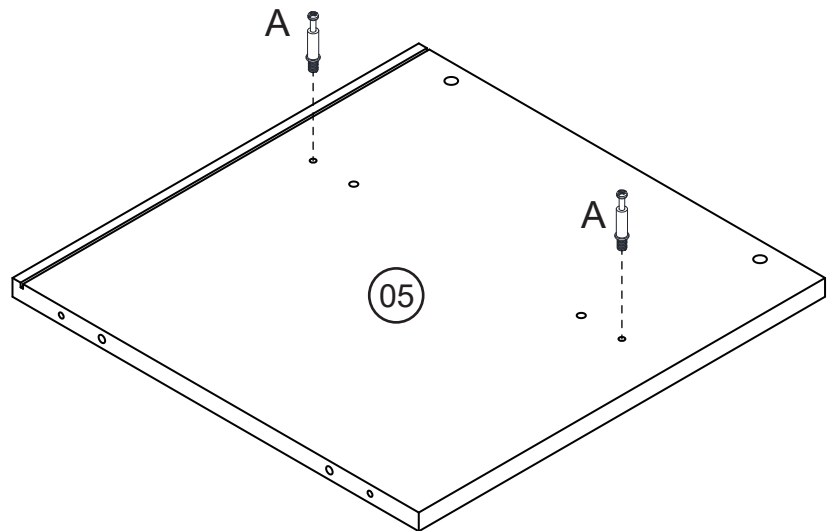

Assembly Instruction

Large Rattan Nightstand

2 PERS.

30 MIN

SLOTTED SCREWDRIVER(Not Provided)

POZI SCREWDRIVER(Not Provided)

A	x8	B	x8	C	x14	D	x8	E	x4
									
						4x28mm		4x40mm	
F	x4	G	x1	H	x1	I	x4	J	x1
									
6x35mm						3x14mm			
K	x2	L	x8	M	x8	N	x1		
									
				3x14mm					

1

A	x4	H	x1	I	x2
					
				3x14mm	

2

B	x4	C	x4
			

3

G	x1
	

I	x2
	
3x14mm	

J	x1
	

9

A	x4

B	x4	C	x4
			

L	x8	M	x8
			
		3x14mm	