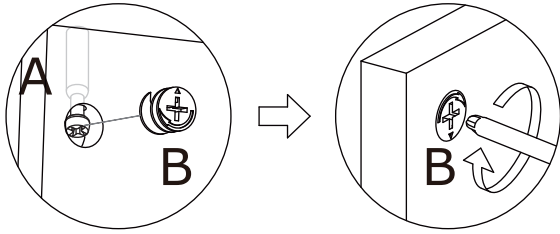

Assembly Instruction

Large Rattan Nightstand

2 PERS.

30 MIN

SLOTTED SCREWDRIVER(Not Provided)

POZI SCREWDRIVER(Not Provided)

A	x8	B	x8	C	x14	D	x8	E	x4
									
						4x28mm		4x40mm	
F	x4	G	x1	H	x1	I	x4	J	x1
									
6x35mm						3x14mm			
K	x2	L	x8	M	x8	N	x1		
									
				3x14mm					

1

A	x4	H	x1	I	x2
					
				3x14mm	

2

B	x4	C	x4
			

3

G	x1
	

I	x2
	
3x14mm	

J	x1
	