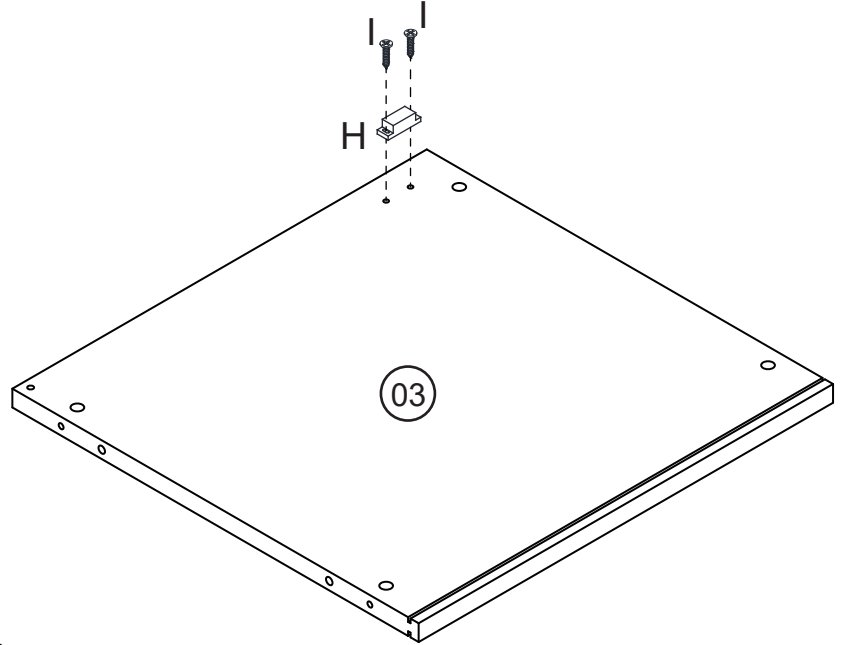

Assembly Instruction

Large Rattan Nightstand

2 PERS.

30 MIN

SLOTTED SCREWDRIVER(Not Provided)

POZI SCREWDRIVER(Not Provided)

A	x8	B	x8	C	x14	D	x8	E	x4
									
						4x28mm		4x40mm	
F	x4	G	x1	H	x1	I	x4	J	x1
									
6x35mm						3x14mm			
K	x2	L	x8	M	x8	N	x1		
									
				3x14mm					

1

A	x4	H	x1	I	x2
					
				3x14mm	

2

B	x4	C	x4
			

3

G	x1
	

I	x2
	
3x14mm	

J	x1
	