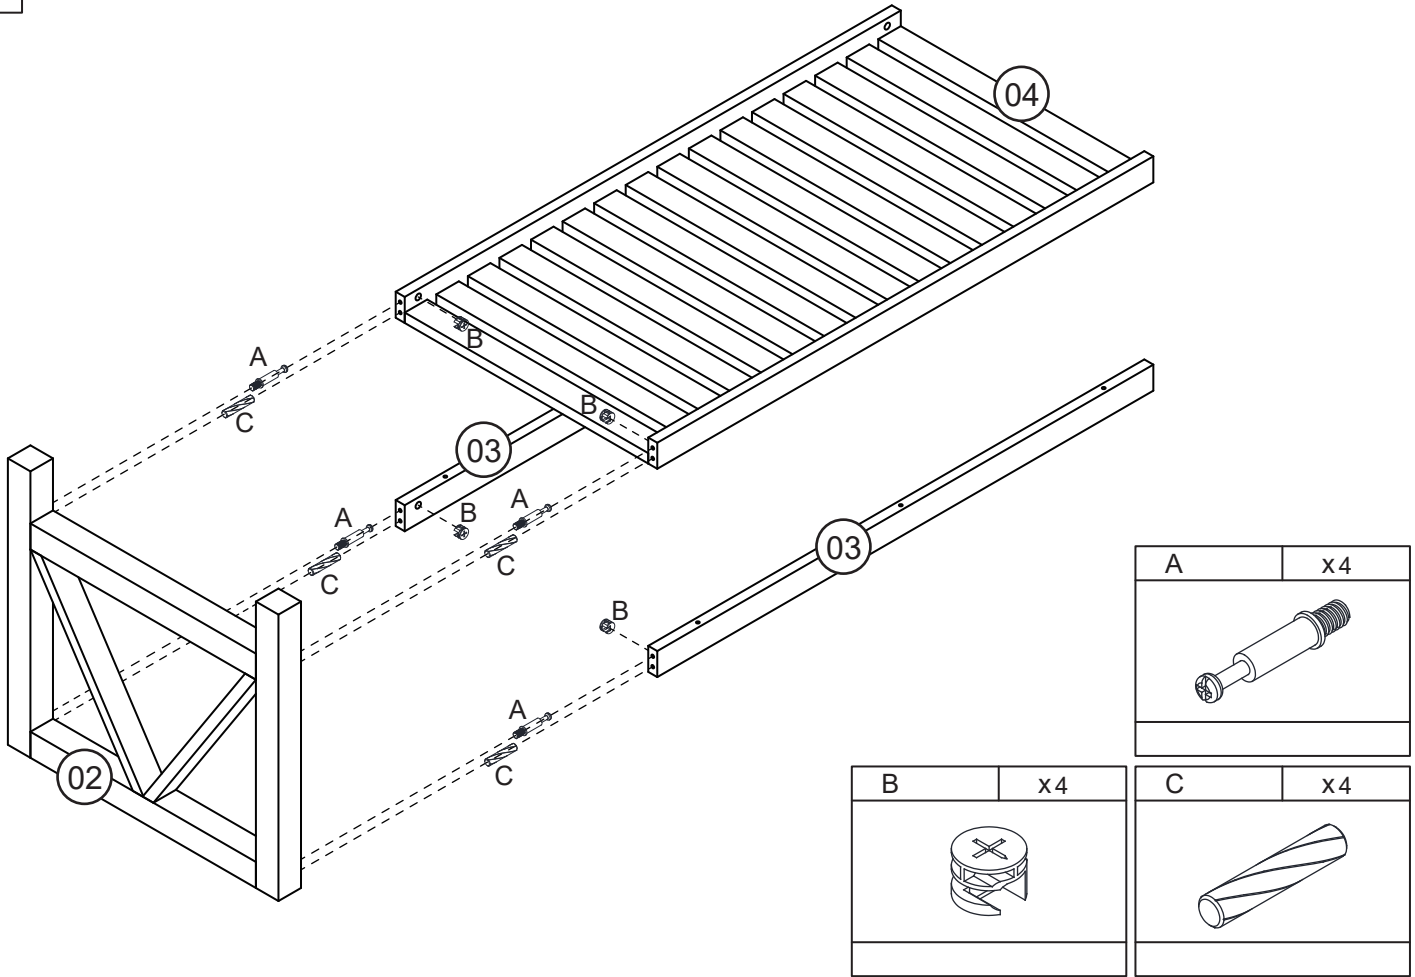

## Coffee Table

2 PERS.

30 MIN

SLOTTED SCREWDRIVER(Not Provided)

POZI SCREWDRIVER(Not Provided)

A	x14	B	x14	C	x16	D	x6
							

1

2