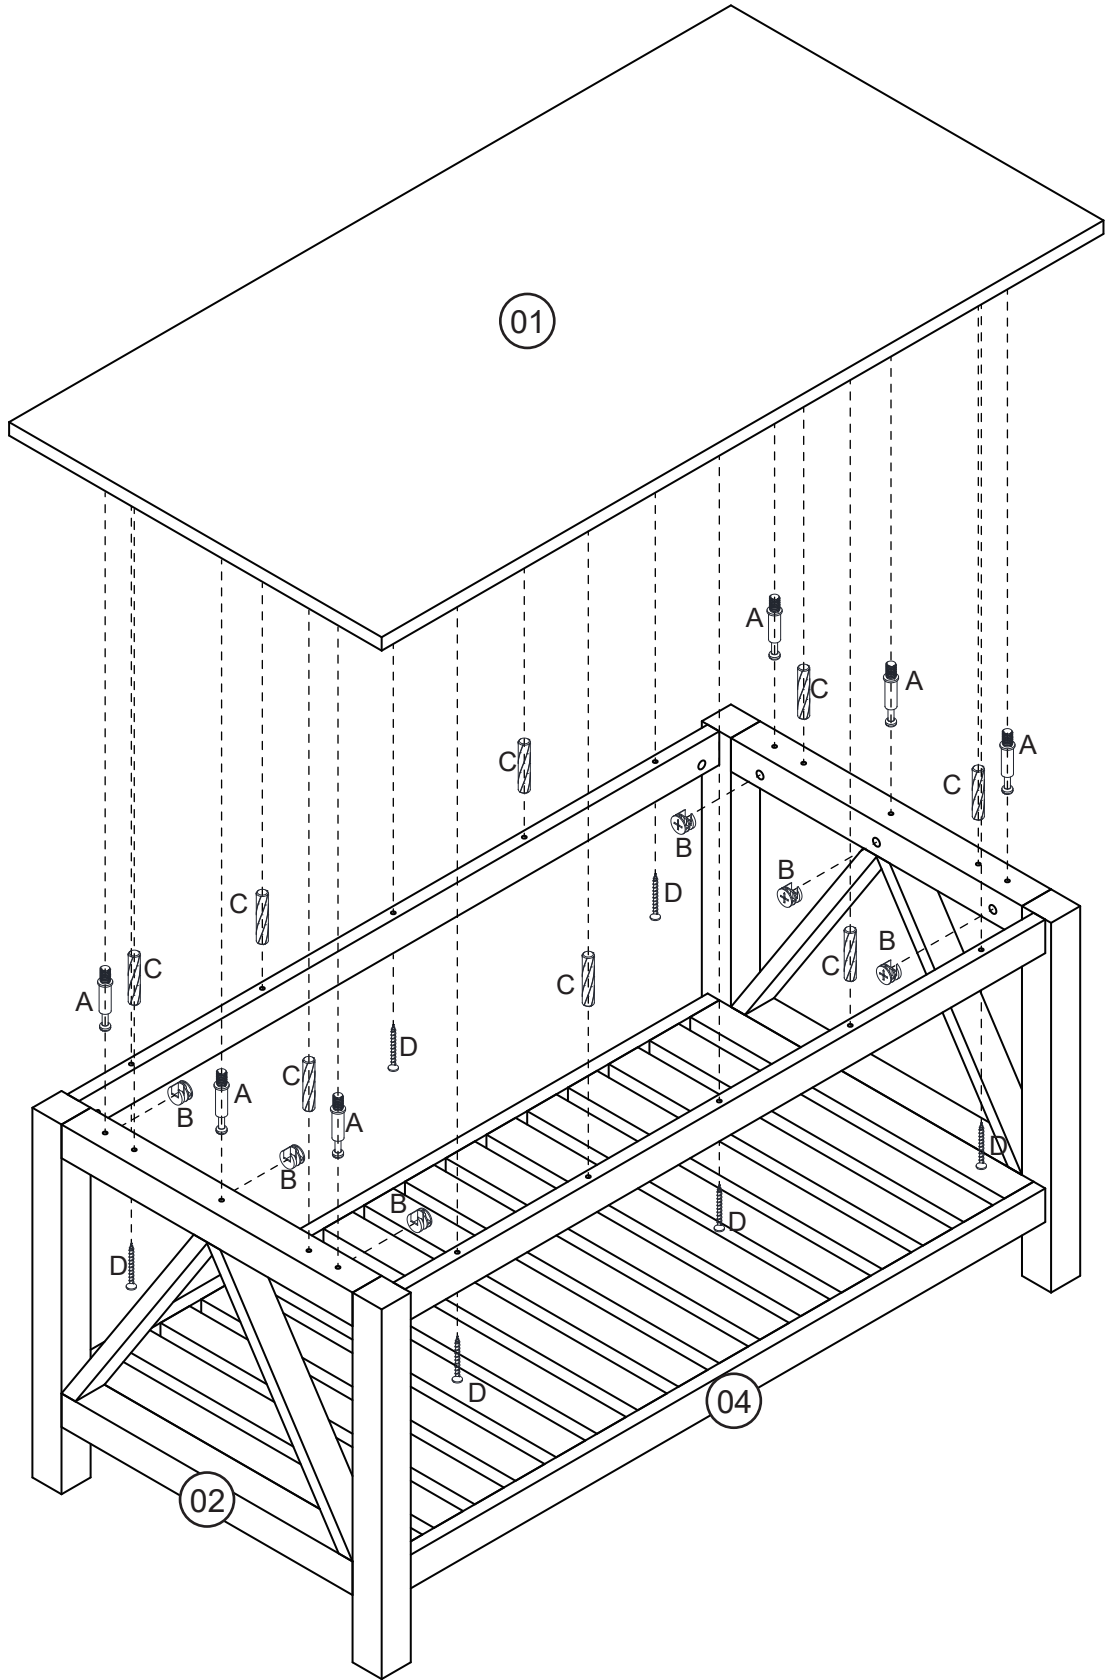

## Coffee Table

2 PERS.

30 MIN

SLOTTED SCREWDRIVER(Not Provided)

POZI SCREWDRIVER(Not Provided)

A	x14	B	x14	C	x16	D	x6
							

1

2

A	x6	B	x6	C	x8	D	x6
