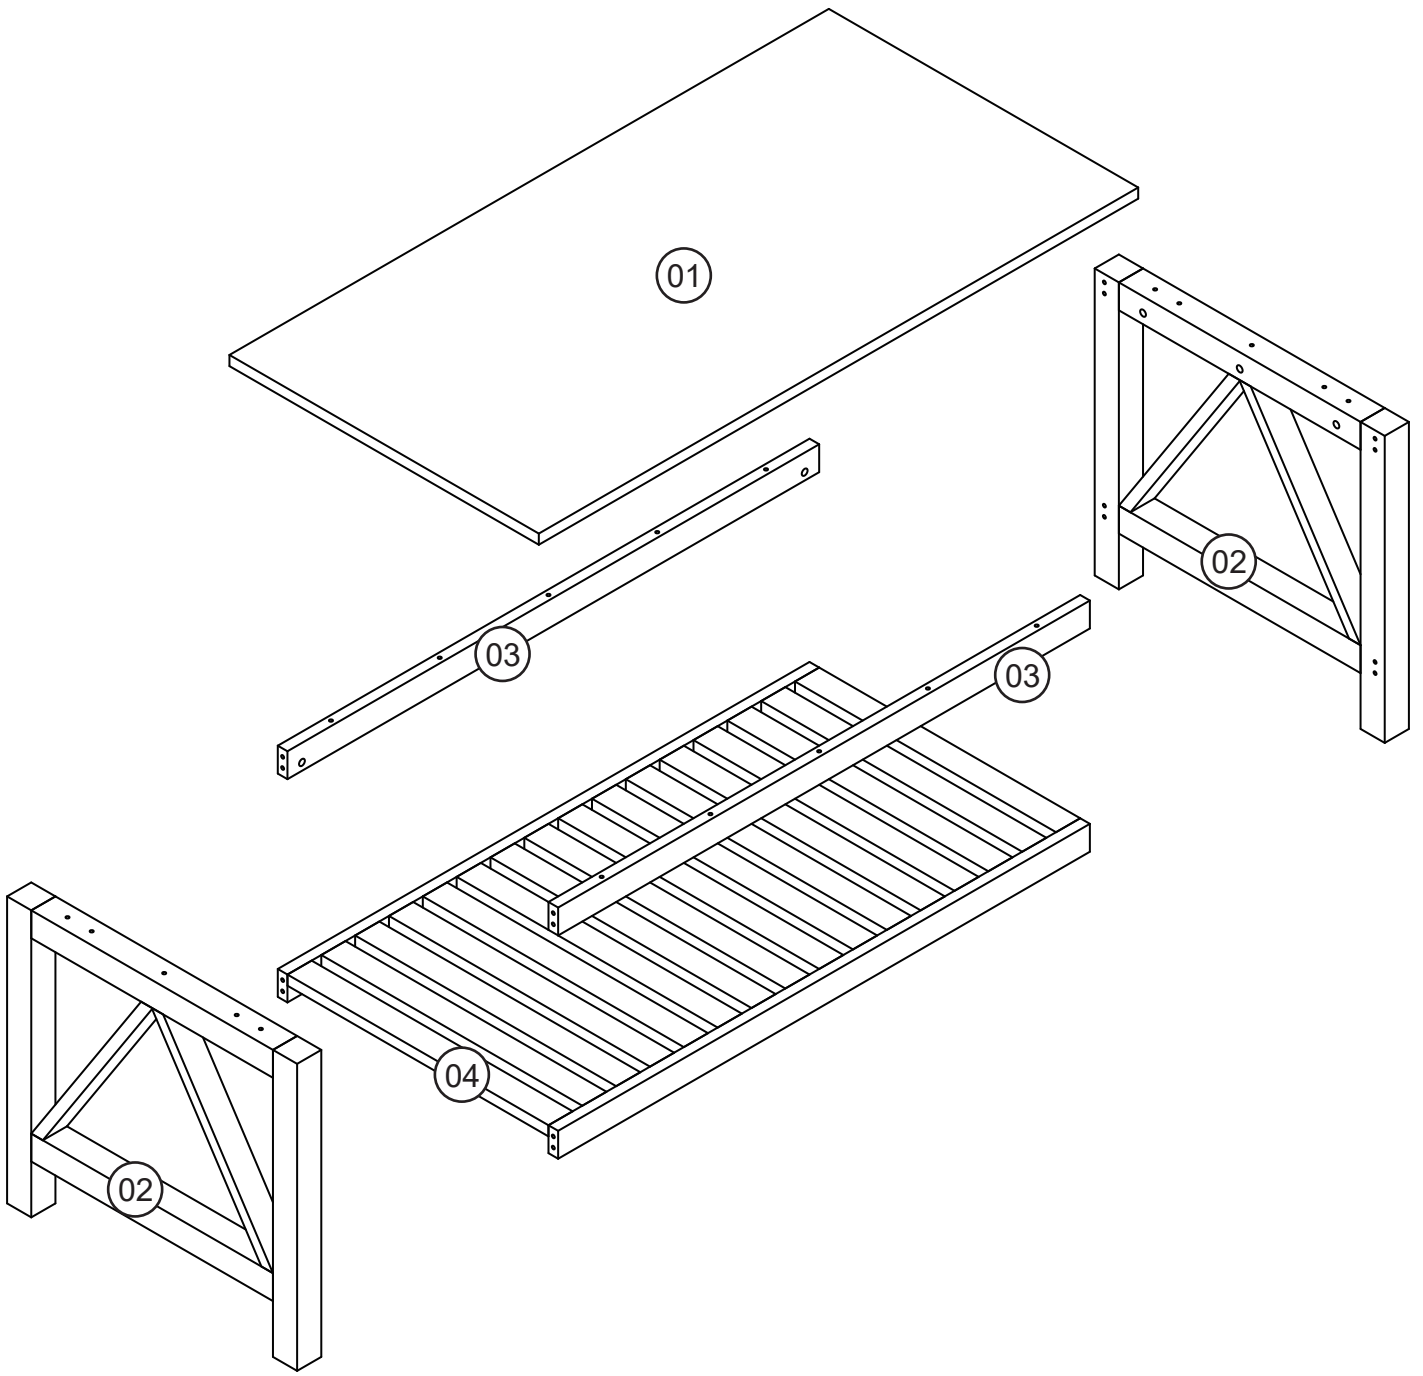

## Coffee Table

2 PERS.

30 MIN

SLOTTED SCREWDRIVER(Not Provided)

POZI SCREWDRIVER(Not Provided)

A	x14	B	x14	C	x16	D	x6
							

1

2

A	x6	B	x6	C	x8	D	x6
