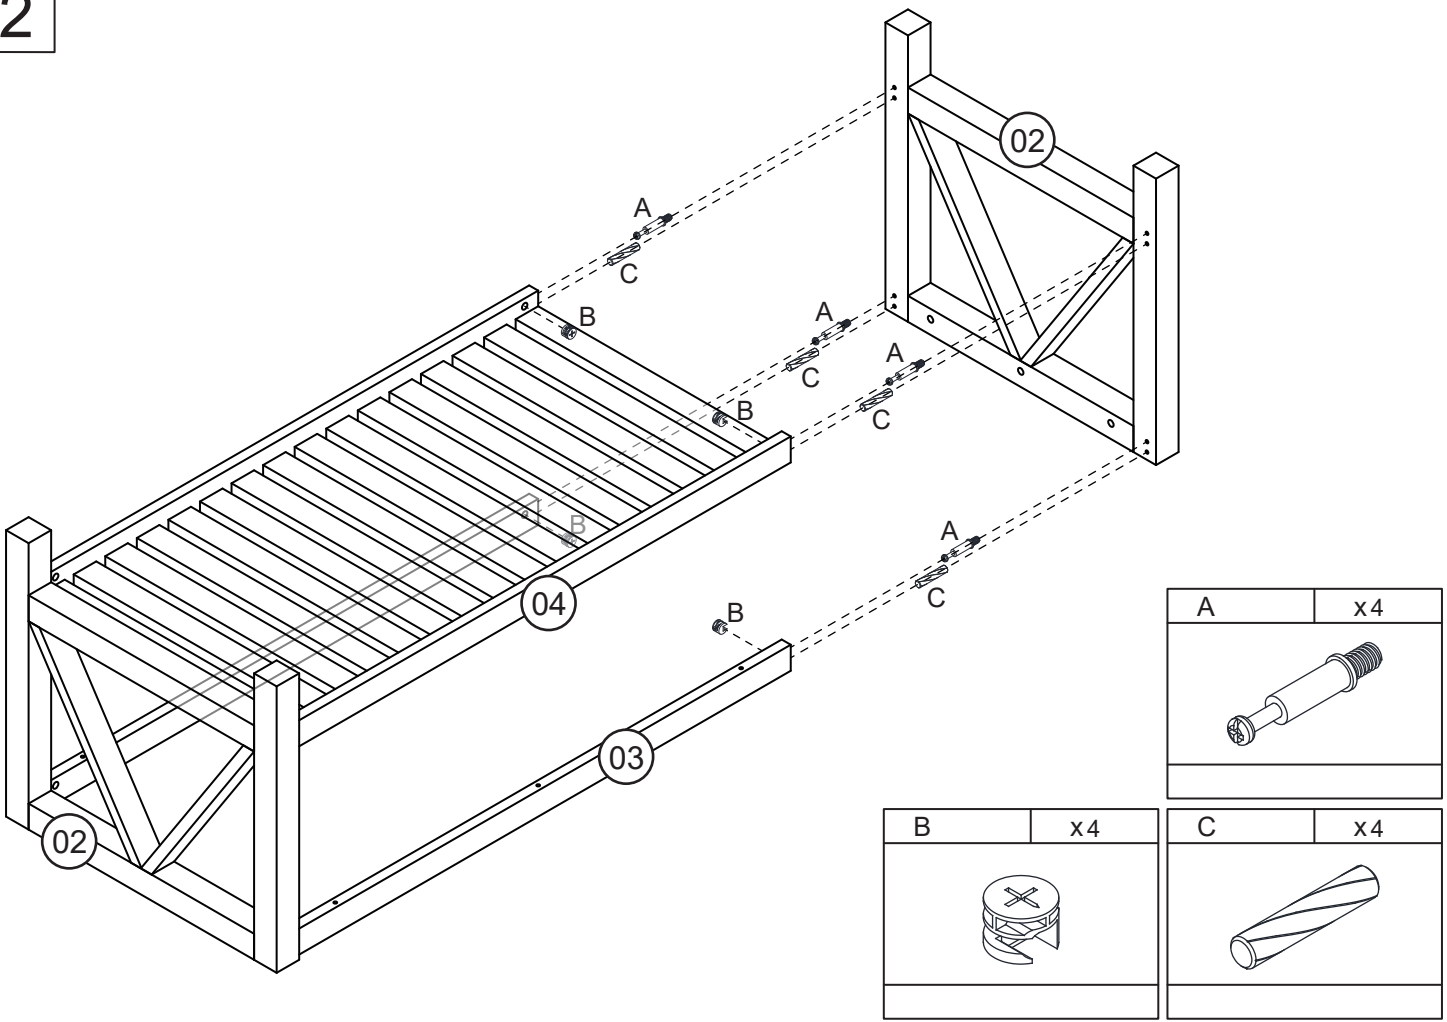

## Coffee Table

2 PERS.

30 MIN

SLOTTED SCREWDRIVER(Not Provided)

POZI SCREWDRIVER(Not Provided)

A	x14	B	x14	C	x16	D	x6
							

1

2

A	x6	B	x6	C	x8	D	x6
