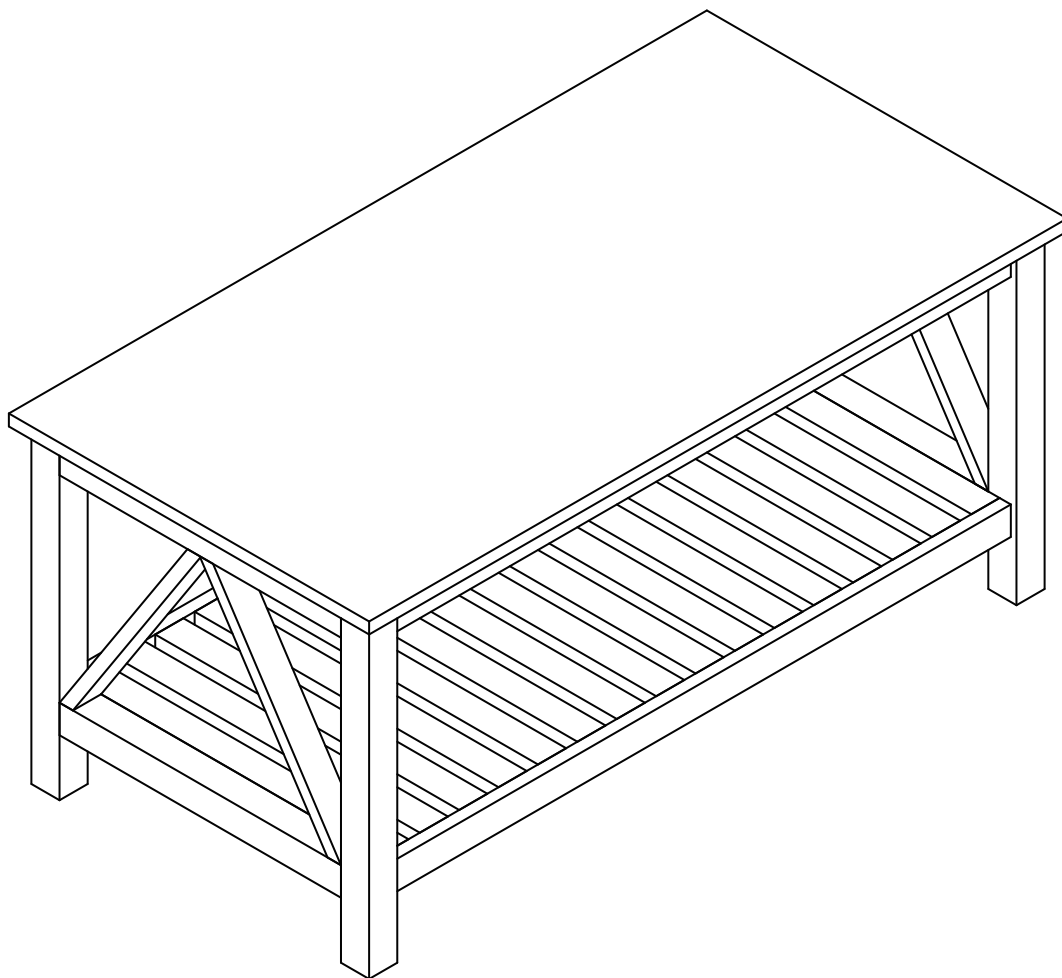

## Coffee Table

2 PERS.

30 MIN

SLOTTED SCREWDRIVER(Not Provided)

POZI SCREWDRIVER(Not Provided)

A	x14	B	x14	C	x16	D	x6
							

1

2